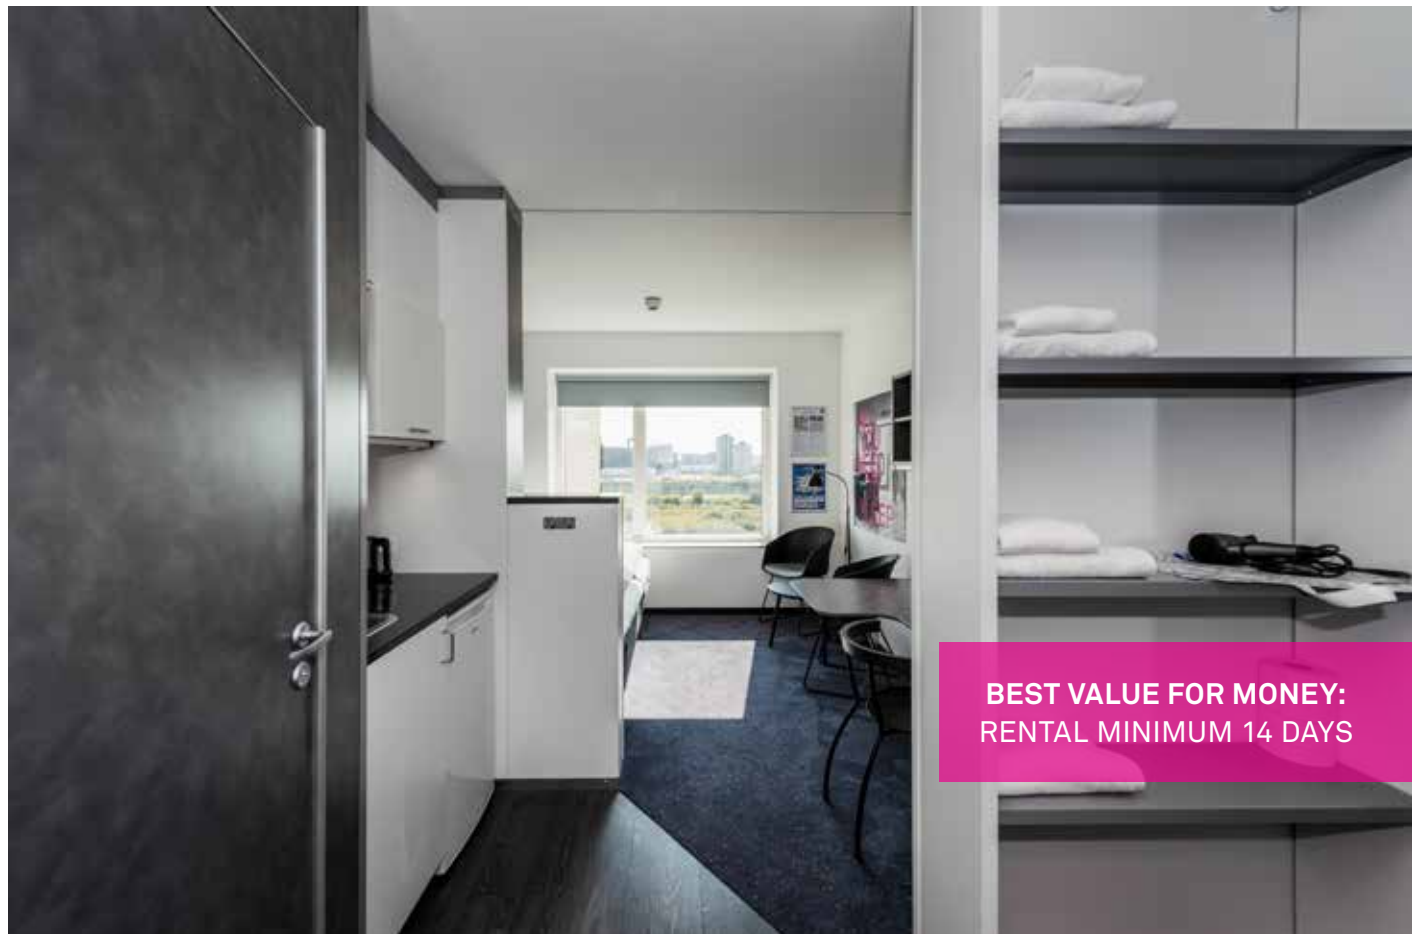

CABINN APARTMENTS

Med CABINN Apartments har du alt det, du skal bruge, når du skal bo i længere tid. Alle Apartments er fuldt udstyret med kichenette, bestående af køleskab, vask og microovn, som gør det muligt at tilberede enkle måltider. Samtidig kan du nyde godt af rengøring, linnedskift og alle de andre fordele der er, ved at bo på CABINN – vel at mærke uden at betale standard hotelpriser. For når opholdet er langt, er prisen lavere.

With CABINN Apartments you have everything you need for a long term stay. All Apartments are fully equipped with kitchenette, fridge, sink and microwave, which makes it possible to prepare simple meals. At the same time you get cleaning, linen change and all the other benefits that come with staying at CABINN – and all this without paying standard hotel rates. When the stay is longer, the price is lower.

PARKING, CAFÉ AND MEETING FACILITIES

CABINN Apartment is part of the top modern Daniel Libeskind designhotel CABINN Metro which is located in the beautiful Ørestad neighbourhood. It's a small town we call CABINN Village with good parking facilities, a common kitchen area and a breakfast café, where you can enjoy a continental breakfast buffet. In addition we offer a 24 hour reception and fully equipped conference rooms, café, a cinema for special occasions and several informal meeting places.

A bright compact apartment with all you need

APARTMENTS ENKELT ELLER DOBBELT INDEHOLDER:

- God seng
- Kichenette
- Toilet og bad
- Gratis wifi
- Fladskærms-tv
- God opbevaringsplads
- Lys arbejdsplads
- Lænestol og bord
- Rengøring
- El, vand og varme
- Adgang til møntvaskeri
- Adgang til fælleskøkken